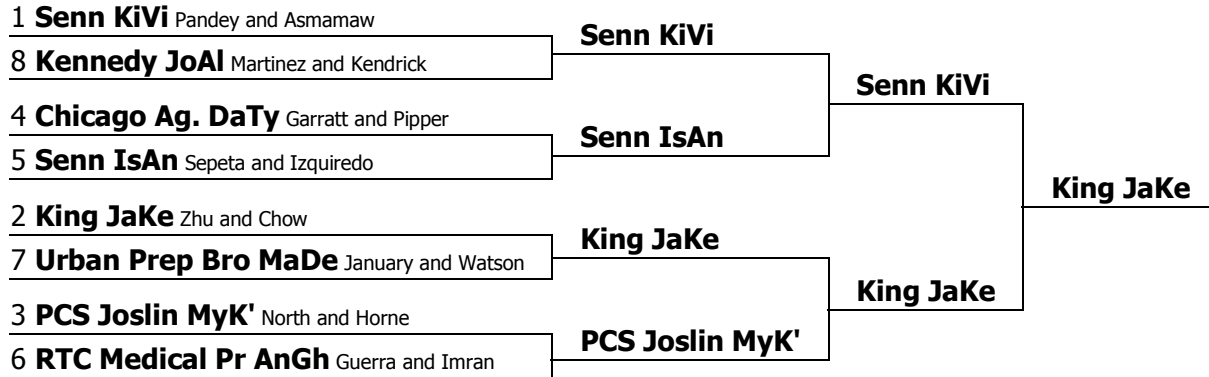

Chicago Debate League - T5 - 'A' Conference Champs
Varsity
Elimination round bracket

This tournament is being run using SpeechWire Tournament Services software - www.SpeechWire.com.
© 2004-2016 Ben Stewart - All Rights Reserved. SpeechWire version 4.21.003.