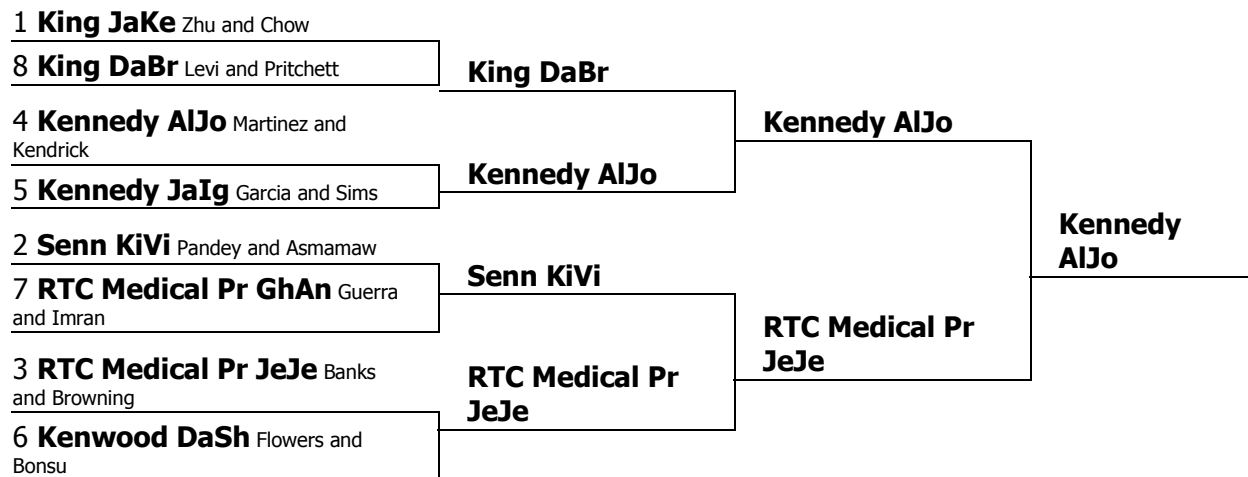

Chicago Debate League - T4 - 'A'

Varsity

Elimination round bracket