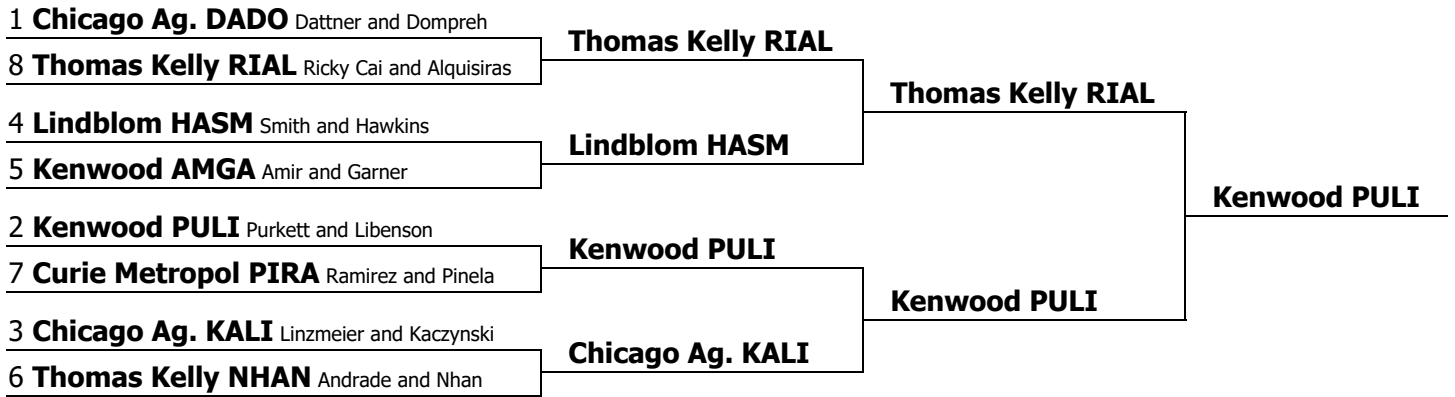

CDL Red/White Joint Conference T3 Novice 2-Person Policy Debate Elimination round bracket

This tournament is being run using SpeechWire Tournament Services software - www.SpeechWire.com.
© 2004-2018 Ben Stewart - All Rights Reserved. SpeechWire version 4.21.006.