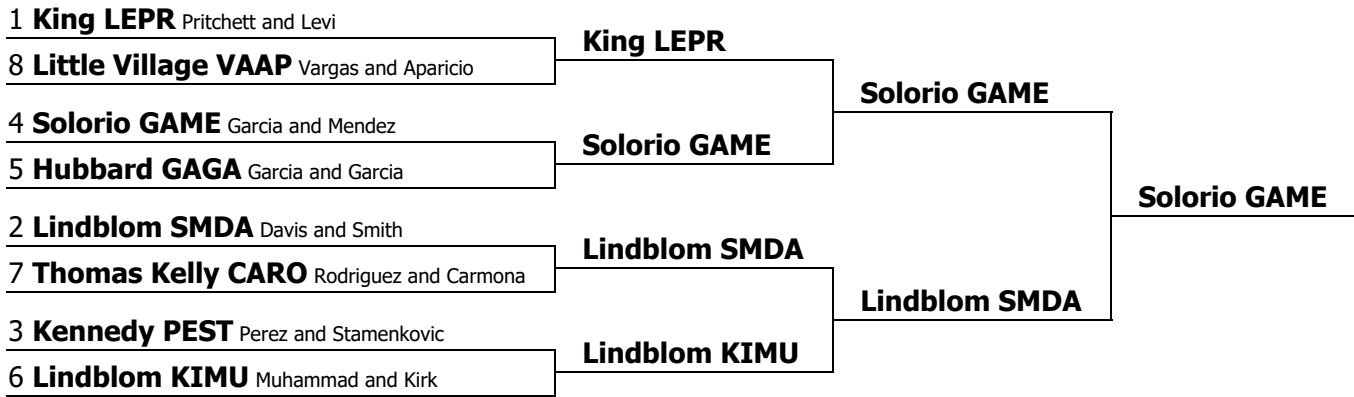

CDL Red/White Joint Conference T3

Varsity 2-Person Policy Debate

Elimination round bracket

This tournament is being run using SpeechWire Tournament Services software - www.SpeechWire.com.
© 2004-2018 Ben Stewart - All Rights Reserved. SpeechWire version 4.21.006.

CDL Red/White Joint Conference T3

JV

Competitors in order

Competitor	Record	Drop H/L	Points	J Var	Opp- Wins	Random	Results
Chicago Ag. STCH (Chicago Ag.) Angel Stewart and Chris Chavez	5-0	171.50	286.50	0.5197	12.00	95379	1st
Kennedy ROKR (Kennedy) Heather Robinson and Eric Krzysztofiak	4-1	169.01	280.01	0.2800	15.00	72322	2nd
Gary Comer Col HARO (Gary Comer College Prep) Biliques Rosenje and Aminata Harley	3-2	157.80	246.50	0.2512	12.50	9964	3rd
Kenwood LOPO (Kenwood) Kaden Loyd and Christopher Potts	2-3	165.70	277.10	-0.1724	16.00	72198	4th
Lindblom PATH (Lindblom) Kaya Thomas and Micaiah Payton	2-3	164.80	276.00	-0.4675	16.00	56076	5th
Brooks College FRMU (Brooks College Prep) Michael Muse and Treanna Frencha	1-4	165.13	273.13	0.0464	16.25	80937	6th
Gary Comer Col SHJO (Gary Comer College Prep) Lashay Shambley and Patricia Joyner	1-2	53.50	107.00	-0.0902	4.00	73847	7th
Morgan Park FUFO (Morgan Park) Kendall Fulkerson and Kobe Forbes	1-1	0.00	104.00	-1.1424	6.00	21375	8th

This tournament is being run using SpeechWire Tournament Services software - www.SpeechWire.com.
© 2004-2018 Ben Stewart - All Rights Reserved. SpeechWire version 4.21.006.