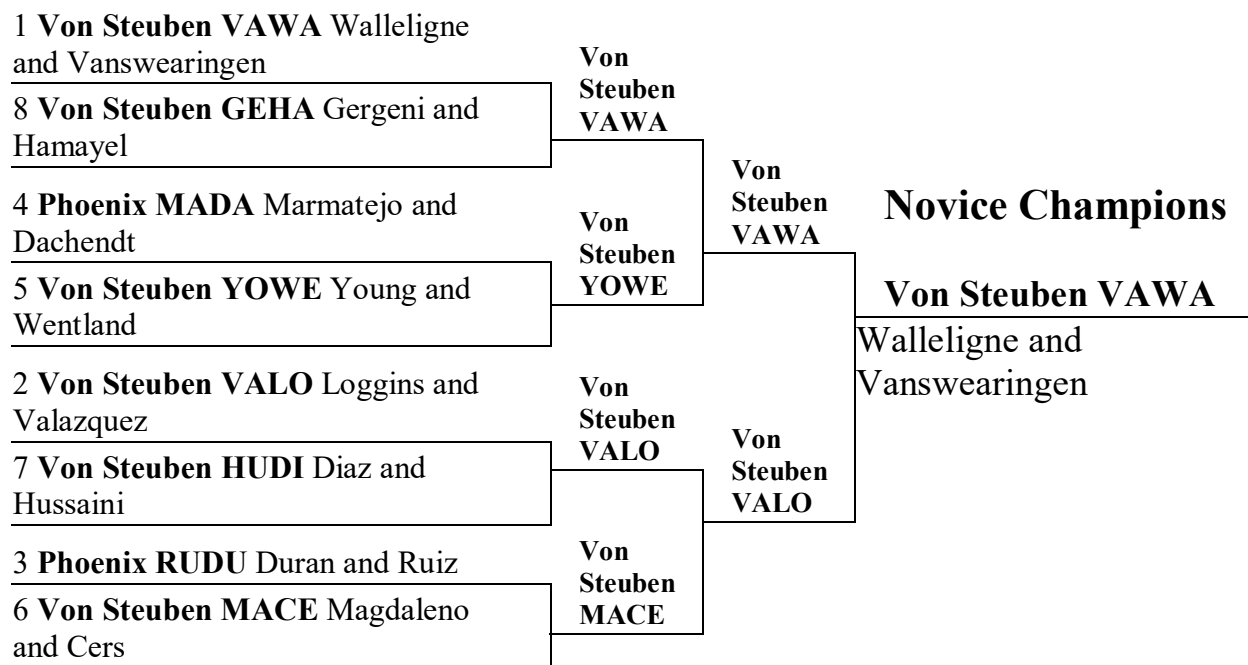

Debate.
Grow.
Transform.
Lead.

The 2018/2019 Chicago Debate League
Blue TOURNAMENT TWO
Friday, November 9th – Saturday, November 10th
Von Steuben 5039 N. Kimball Ave.

Varsity Champion

Lincoln Park Ellen Murray and Lauren McBlain (3-0)

Finalist: **Taft** Max Tozer and Todd Pagos

Semifinalist: **Taft** Esperanza Santana and Vanesa Leon

Junior Varsity Champion

Von Steuben Eileenn Mejia and Briana Gonzalez (2-1)

Finalist: **Jenner Ogden** Calvin Hwang and Mackenzie Trovero

Semifinalist: **Von Steuben** Elizabeth Quintero and Giovani Barrera

Novice Results