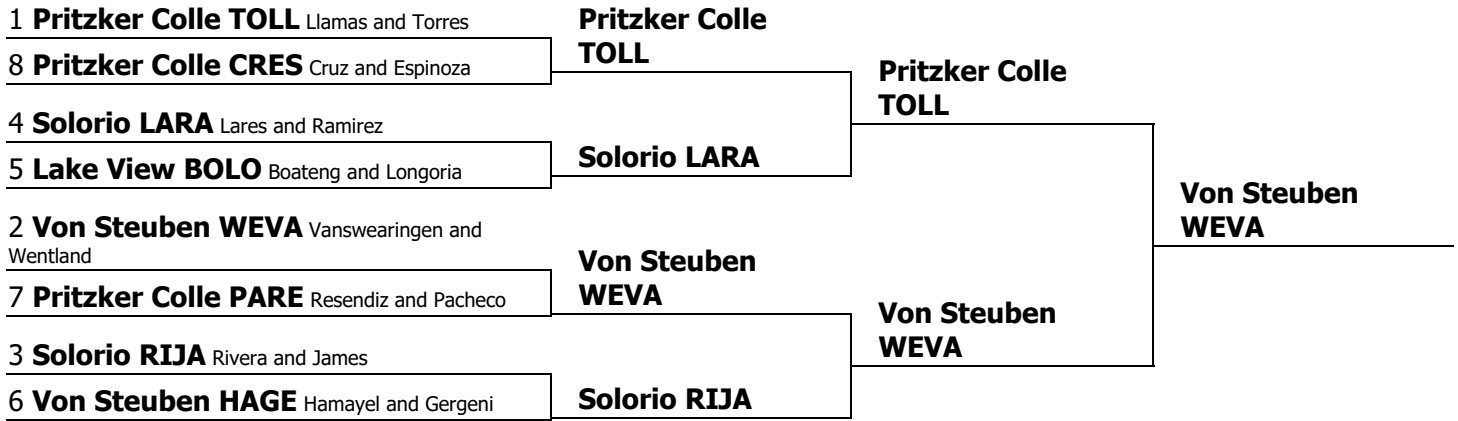

Chicago Debate League- Blue/Maroon T4 Novice 2-Person Policy Debate Elimination round bracket

This tournament is being run using SpeechWire Tournament Services software - www.SpeechWire.com.
© 2004-2019 Ben Stewart - All Rights Reserved. SpeechWire version 4.21.006.

Chicago Debate League- Blue/Maroon T4
Varsity 2-Person Policy Debate
Competitors in order

Competitor	Record	H/L + OppWin	Points	J Var	Head to Head	Random	Results
Solorio CACA (Solorio) Amado Candelario and Kelvin Castro	5-0	192.35	291.75	0.6496		3902	1st
Taft PATO (Taft) Max Tozer and Todd Pagos	4-1	195.06	294.01	0.5040		4743	2nd
Lincoln Park MUMC (Lincoln Park) Ellen Murray and Lauren McBlain	4-1	190.71	289.76	0.0945		80250	3rd
Solorio MEGA (Solorio) Jasmine Mendez and Victor Garcia	4-1	190.58	294.63	0.6130		86186	4th
RTC Medical Pr CUAB (RTC Medical Prep) Lance Cunningham and Curits Zion Abrams	4-1	187.88	289.63	0.6481		14390	5th
Taft SALE (Taft) Esperanza Santana and Vanesa Leon	4-1	180.38	278.13	-0.4101		7692	6th
Von Steuben AGGR (Von Steuben) Trip Griffin and Anthony Aguero	3-2	188.56	286.51	-0.1413		56311	7th
Solorio FRGU (Solorio) Steve Guzman and Axel Franco	3-2	188.40	288.50	-0.0133		99649	8th
Solorio MEUR (Solorio) Daniel Melero and Joel Uribe	3-2	186.37	288.84	0.5686		87356	9th
Solorio GAUR (Solorio) Amoravy Gaytan and Carlos Urquizo	3-2	185.11	288.01	-0.1902		4586	10th
Solorio MAVA (Solorio) Brandon Martinez and Jenny Vazquez	3-2	183.33	291.63	0.7059		28451	11th
Senn BAPA (Senn) Yungchen Palden and Caitlin Barlow	3-2	181.91	230.14	0.6196		80648	12th
Phoenix COTR (Phoenix) Luis Trejo and Joel Cortes	3-2	181.51	279.01	-0.5883		22935	13th
Phoenix BALA (Phoenix) Julieta Lara and Carla Ballesteros	2-3	145.63	213.13	-0.7242		60215	14th
Lake View JAFE (Lake View) Lauren Fernandez and Haley Jacobs	1-4	184.58	280.63	-0.7397		49724	15th
Pritzker Colle SICH (Pritzker College Prep) Gregorio Chavez and Dashaun Singleton	1-4	180.38	273.63	-0.4667		955	16th
Clark EDJA (Clark) Anna Edwards and Anastacia Jackson	0-2	7.00	108.10	-1.4910		54134	17th
Senn AKCE (Senn) Shazya Akthar and Nick Cecce	0-2	3.00	54.80	-0.3604		70818	18th

This tournament is being run using SpeechWire Tournament Services software - www.SpeechWire.com.
© 2004-2019 Ben Stewart - All Rights Reserved. SpeechWire version 4.21.006.