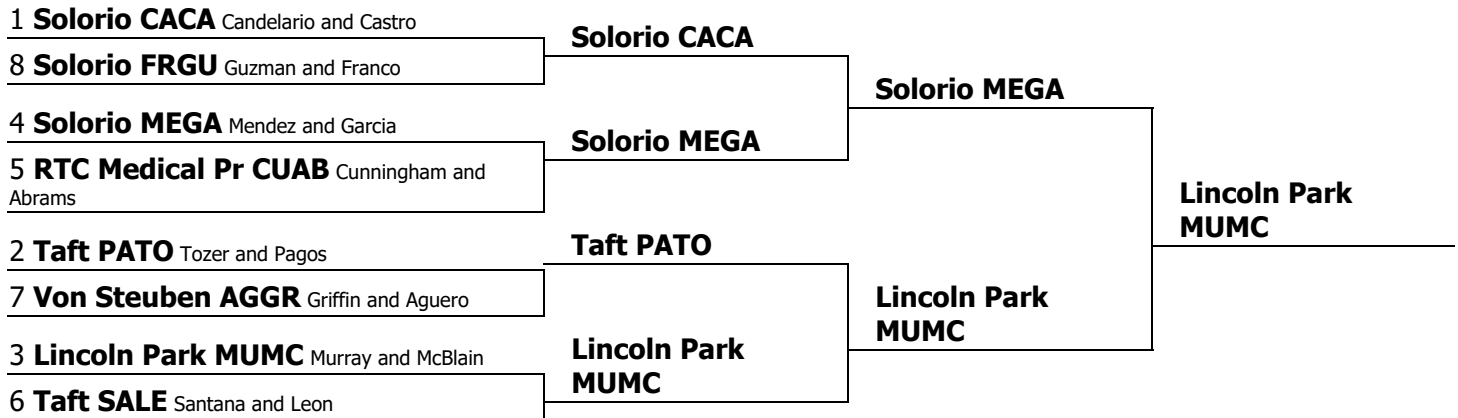

Chicago Debate League- Blue/Maroon T4
Varsity 2-Person Policy Debate
Elimination round bracket

This tournament is being run using SpeechWire Tournament Services software - www.SpeechWire.com.
 © 2004-2019 Ben Stewart - All Rights Reserved. SpeechWire version 4.21.006.