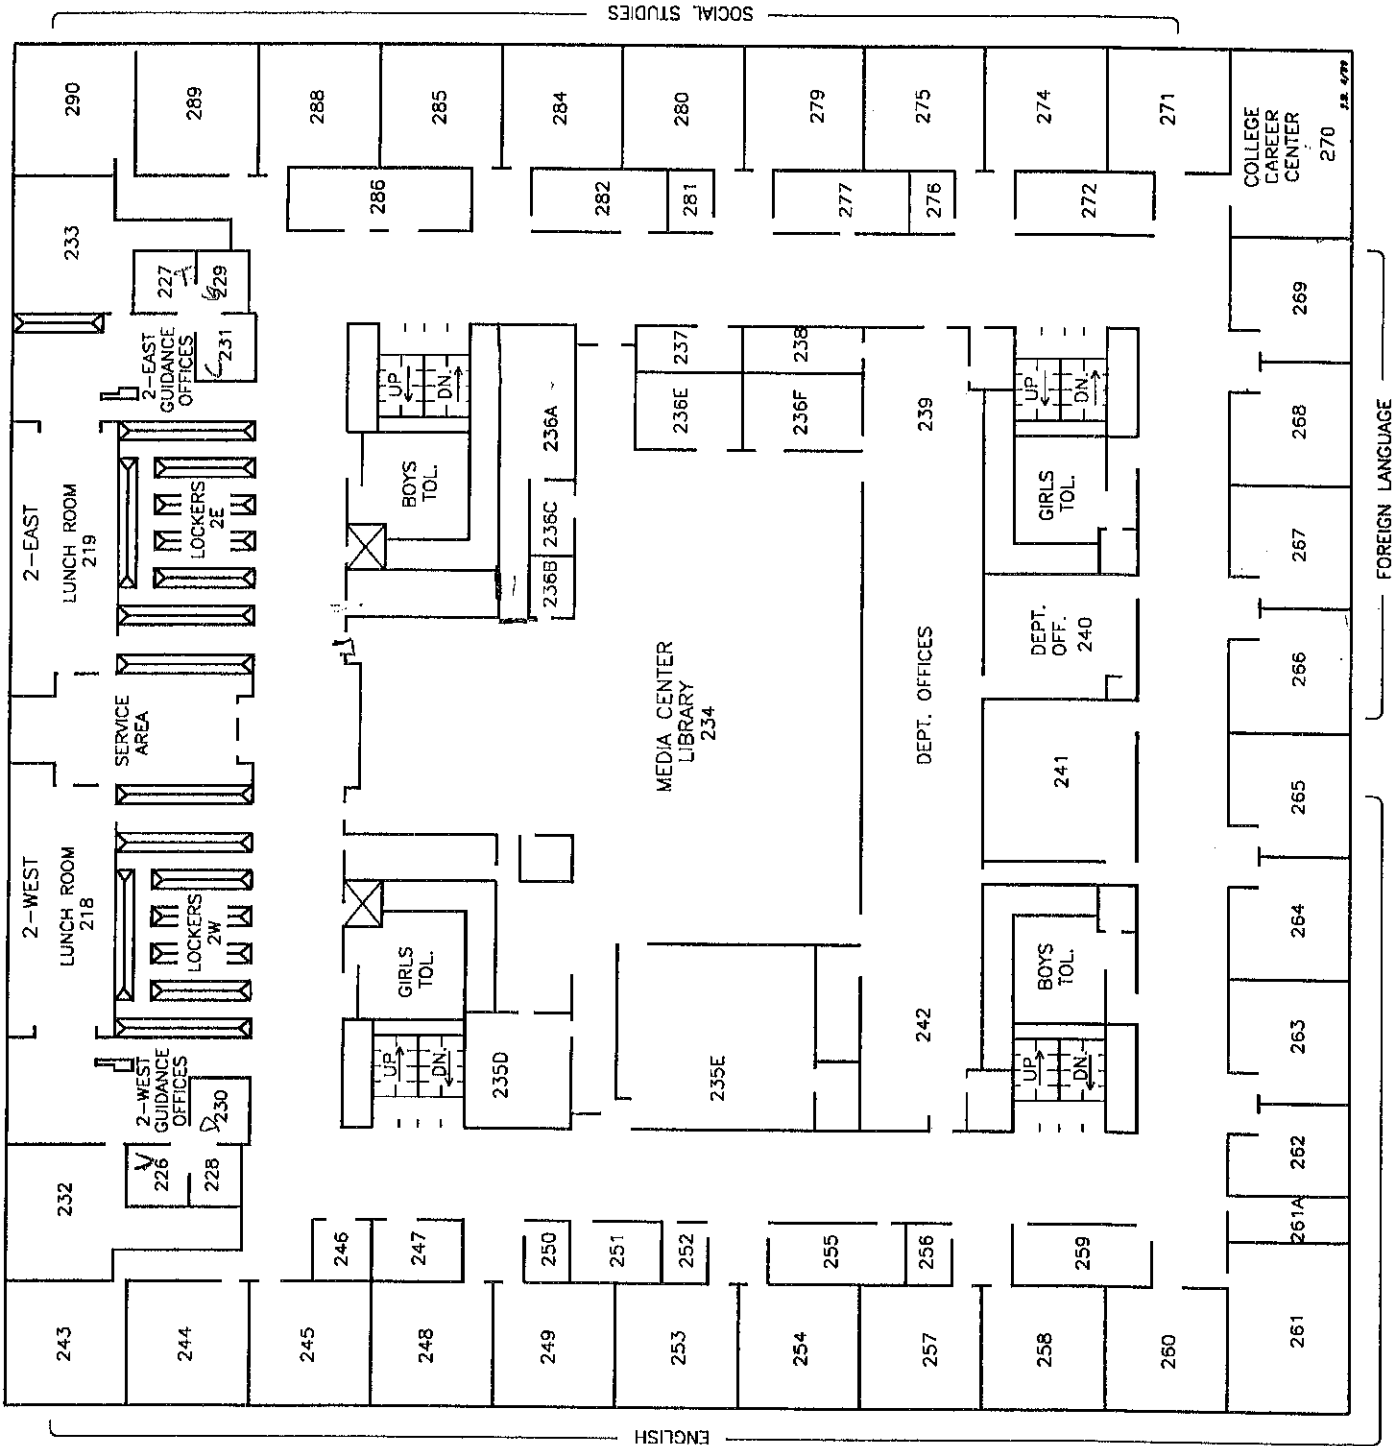

SECOND FLOOR - "A" BUILDING

ENGLISH

SOCIAL STUDIES

FOREIGN LANGUAGE

22-679