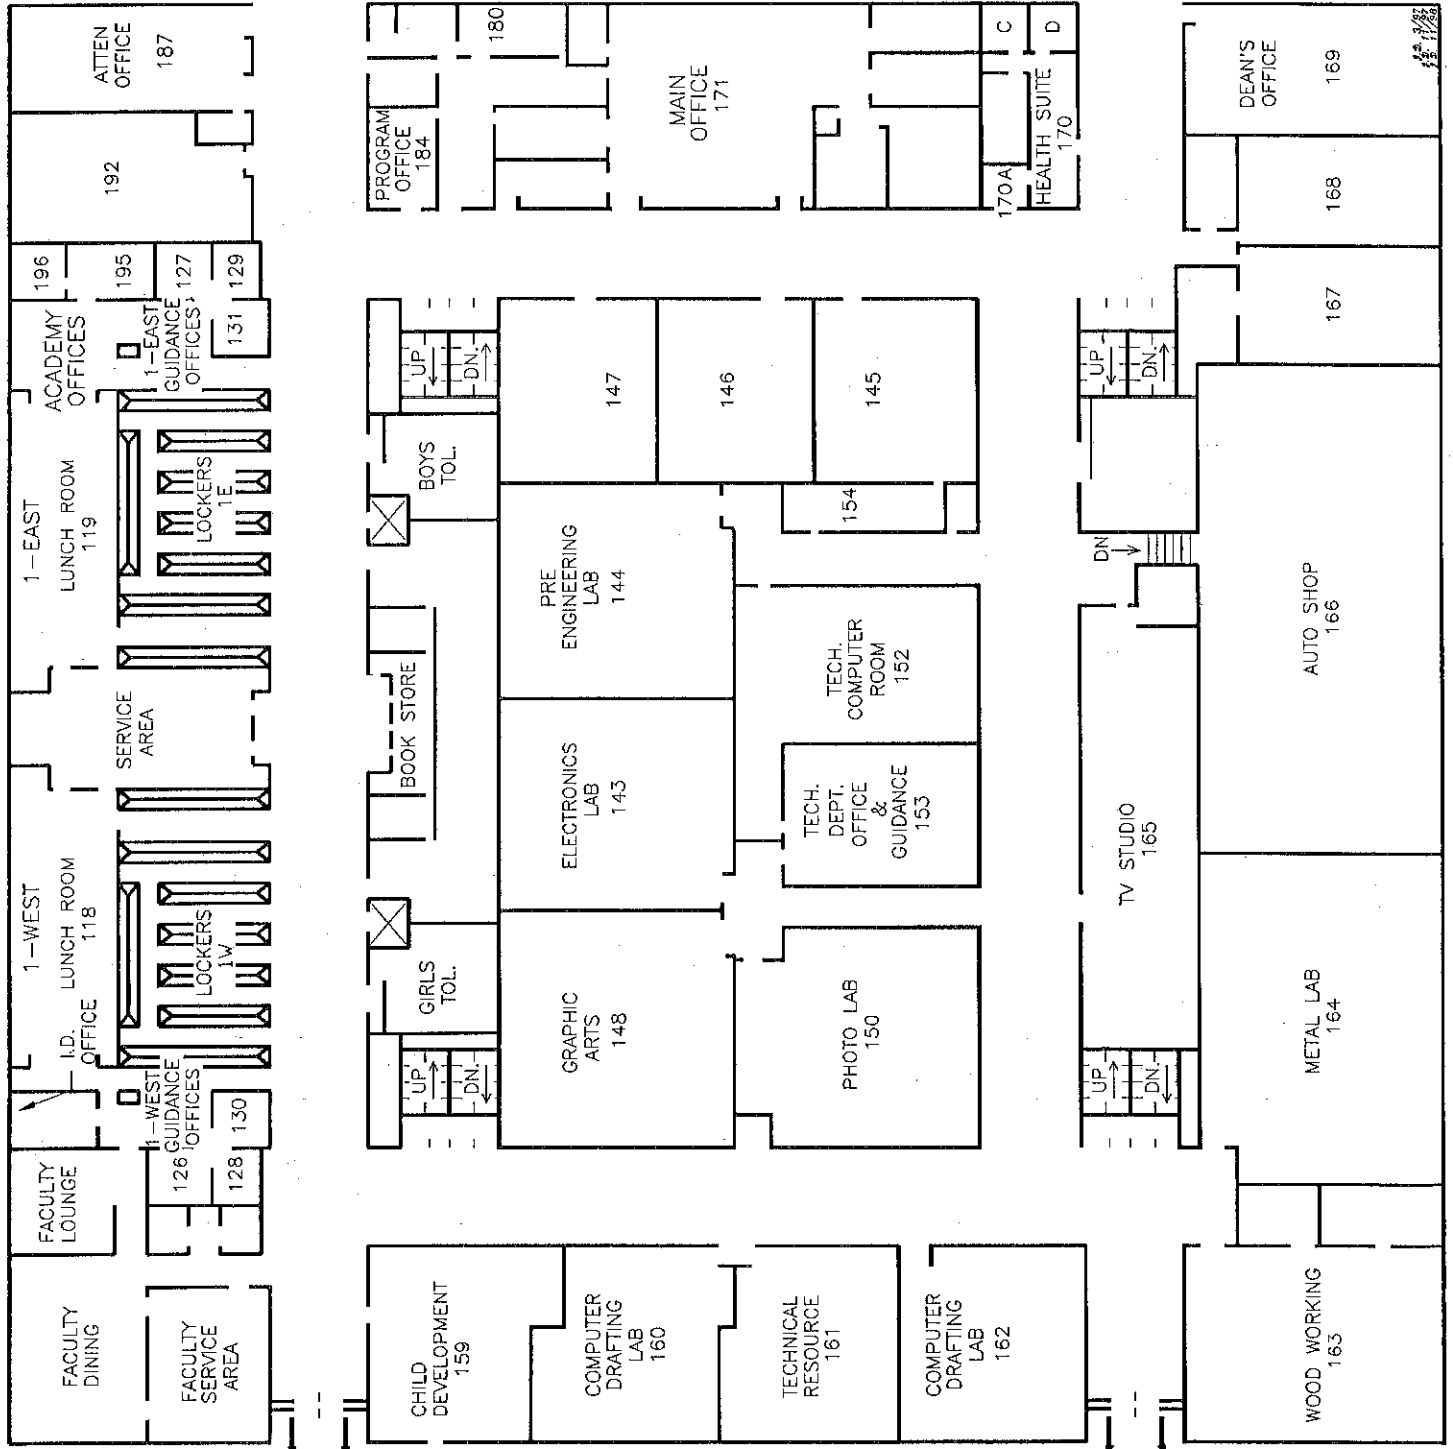

# CURIE METROPOLITAN HIGH SCHOOL

- First floor ACADEMIC BUILDING (West building)--rooms are numbered in the 100's
- First floor PERFORMING ARTS and PHYSICAL EDUCATION BUILDING (East building)--rooms are numbered in the 900's--all gyms are numbered in the 500's
- Second floor ACADEMIC BUILDING--rooms are numbered in the 200's
- Second floor PERFORMING ARTS and PHYSICAL EDUCATION--rooms are numbered in the 600's
- Third floor ACADEMIC BUILDING--rooms are numbered in the 300's
- There is no third floor in the PERFORMING ARTS and PHYSICAL EDUCATION BUILDING

## FIRST FLOOR - "A" BUILDING

TO PULASKI

PARKING AREA

# FIRST FLOOR - "B" BUILDING